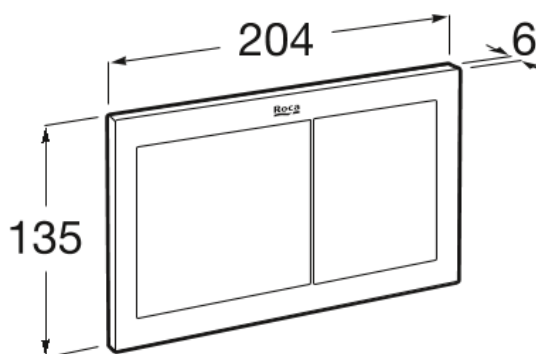

DUPLO S

PS1 Dual - Dual flush operating plate for Roca S installation systems. Cable technology. No tools required for installation

DIMENSIONS

Length 204 mm
Width 6 mm
Height 135 mm

COLOURS AND FINISHES

01 Chrome

FEATURES

TECHNICAL DRAWINGS

BOUGHT TOGETHER FREQUENTLY

Duplo S Compact - Built-in structure with compact dual flush cistern for wall-hung WC. Ø 90 / Ø 110 elbow

8900A0020

Duplo S

Designed for modern living, Duplo S seamlessly integrates advanced concealed cistern technology with refined flush plate designs, providing unparalleled comfort and style for any bathroom project.