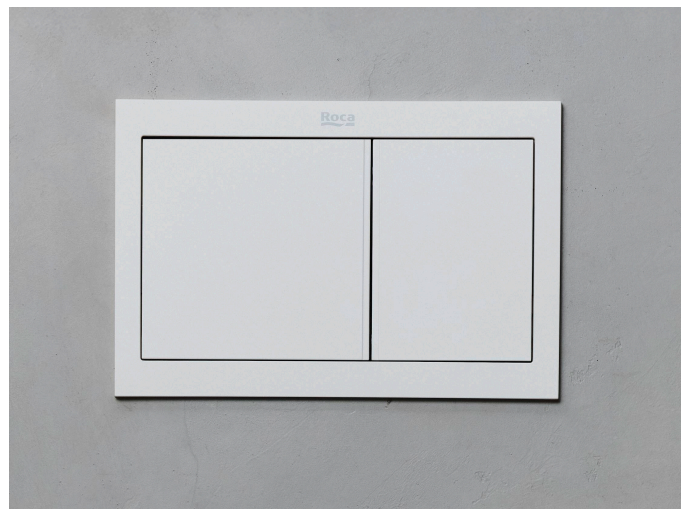

DUPLO S

PS1 Dual - Dual flush operating plate for Roca S installation systems. Cable technology. No tools required for installation

DIMENSIONS

Length 204 mm
Width 6 mm
Height 135 mm

COLOURS AND FINISHES

01 Chrome

FEATURES

TECHNICAL DRAWINGS

BOUGHT TOGETHER FREQUENTLY

Duplo S Compact - Built-in structure with compact dual flush cistern for wall-hung WC. Ø 90 / Ø 110 elbow

8900A0020

Duplo S

Designed for modern living, Duplo S seamlessly integrates advanced concealed cistern technology with refined flush plate designs, providing unparalleled comfort and style for any bathroom project.